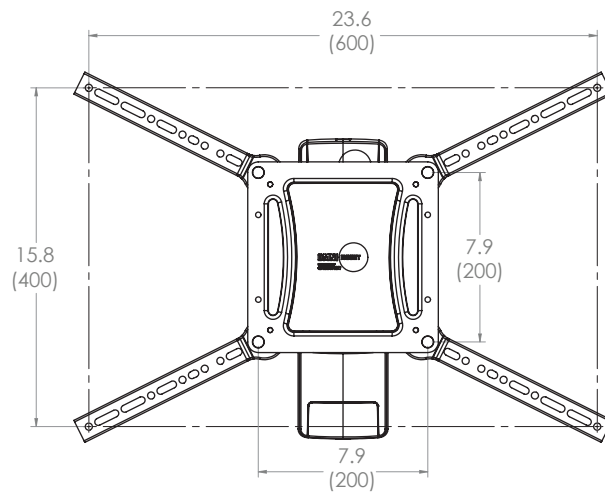

PRODUCT SPECIFICATIONS*

- Fits most:** 30-55" TVs/displays
- Supports up to:** 18-40 lbs (8,2-18,2 kg)
- Tilts:** +10° to -15°
- Pan:** 180°
- Mounting profile:** 5.5" (14 cm)
- Maximum extension:** 24" (61 cm)
- Vertical/horizontal movement:** 20" (50,8 cm)
- VESA compliance:** 200x100 to 600x400
- Mounting:** Single-stud or solid wall
- Warranty:** 5 years
- Color:** Black

UL US LISTED

PRODUCT BENEFITS*

- Offers smooth, continuous movement of the TV in all directions
- Patented Constant Force technology enables light-touch adjustments without knobs or levers
- Gravity pivot enables tilting capabilities without the need of knobs or levers
- Extends 24" (61 cm) from wall when in use and retracts to 5.5" (14 cm) when not in use
- Improves ergonomic viewing for TVs/displays mounted high on the wall
- Constructed from polished aluminum and black trim for maximum strength and aesthetics
- Tilt and pan for maximum viewing flexibility
- +/- 5° of post-installation leveling
- Cable management clips on the under side of the mount arm route and hide wires
- Complete hardware kit included

*Subject to change

SERIES:

- PLAY20
- PLAY20X
- PLAY25
- PLAY25X
- PLAY40**
- DSK40
- PLAY70
- DSK70

PLAY40

inches (mm)

VESA

	UPC	Dimensions WxDxH inches (mm)	Wt lbs (kg)	Qty
Box	698833020601	26.6 x 11.7 x 6.6 (675x297x167)	22.6 (10,3)	--
MC	10698833020608	27.3 x 14.4 x 12.9 (692x365x328)	45.2 (20,5)	2