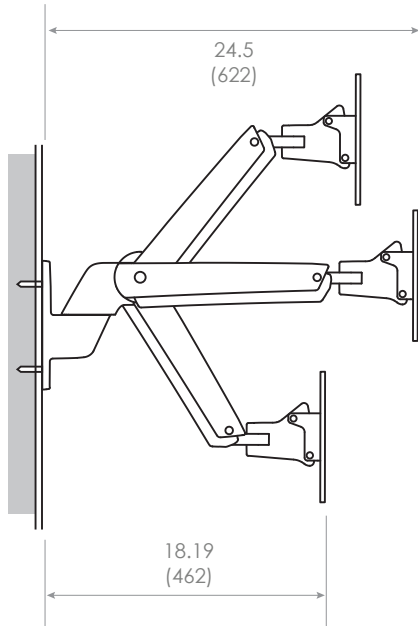

PRODUCT SPECIFICATIONS*

- Fits most:** 30-55" TVs/displays
- Supports up to:** 18-40 lbs (8,2-18,2 kg)
- Tilts:** +10° to -15°
- Pan:** 180°
- Mounting profile:** 5.5" (14 cm)
- Maximum extension:** 24" (61 cm)
- Vertical/horizontal movement:** 20" (50,8 cm)
- VESA compliance:** 200x100 to 600x400
- Mounting:** Single-stud or solid wall
- Warranty:** 5 years
- Color:** Black

UL US LISTED

PRODUCT BENEFITS*

- Offers smooth, continuous movement of the TV in all directions
- Patented Constant Force technology enables light-touch adjustments without knobs or levers
- Gravity pivot enables tilting capabilities without the need of knobs or levers
- Extends 24" (61 cm) from wall when in use and retracts to 5.5" (14 cm) when not in use
- Improves ergonomic viewing for TVs/displays mounted high on the wall
- Constructed from polished aluminum and black trim for maximum strength and aesthetics
- Tilt and pan for maximum viewing flexibility
- +/- 5° of post-installation leveling
- Cable management clips on the under side of the mount arm route and hide wires
- Complete hardware kit included

*Subject to change

SERIES:

- PLAY20
- PLAY20X
- PLAY25
- PLAY25X
- PLAY40**
- DSK40
- PLAY70
- DSK70

PLAY40

inches (mm)

VESA

	UPC	Dimensions WxDxH inches (mm)	Wt lbs (kg)	Qty
Box	698833020601	26.6 x 11.7 x 6.6 (675x297x167)	22.6 (10,3)	--
MC	10698833020608	27.3 x 14.4 x 12.9 (692x365x328)	45.2 (20,5)	2