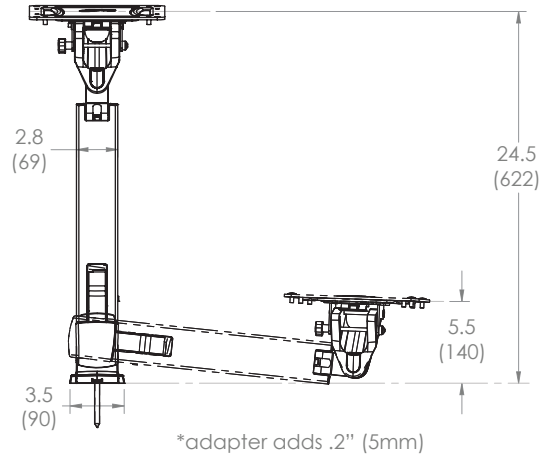

PRODUCT SPECIFICATIONS*

- Fits most:** 30-55" TVs/displays
- Supports up to:** 18-40 lbs (8,2-18,2 kg)
- Tilts:** +10° to -15°
- Pan:** 180°
- Mounting profile:** 5.5" (14 cm)
- Maximum extension:** 24" (61 cm)
- Vertical/horizontal movement:** 20" (50,8 cm)
- VESA compliance:** 200x100 to 600x400
- Mounting:** Single-stud or solid wall
- Warranty:** 5 years
- Color:** Black

UL US LISTED

PRODUCT BENEFITS*

- Offers smooth, continuous movement of the TV in all directions
- Patented Constant Force technology enables light-touch adjustments without knobs or levers
- Gravity pivot enables tilting capabilities without the need of knobs or levers
- Extends 24" (61 cm) from wall when in use and retracts to 5.5" (14 cm) when not in use
- Improves ergonomic viewing for TVs/displays mounted high on the wall
- Constructed from polished aluminum and black trim for maximum strength and aesthetics
- Tilt and pan for maximum viewing flexibility
- +/- 5° of post-installation leveling
- Cable management clips on the under side of the mount arm route and hide wires
- Complete hardware kit included

*Subject to change

SERIES:

- PLAY20
- PLAY20X
- PLAY25
- PLAY25X
- PLAY40**
- DSK40
- PLAY70
- DSK70

PLAY40

inches (mm)

VESA

	UPC	Dimensions WxDxH inches (mm)	Wt lbs (kg)	Qty
Box	698833020601	26.6 x 11.7 x 6.6 (675x297x167)	22.6 (10,3)	--
MC	10698833020608	27.3 x 14.4 x 12.9 (692x365x328)	45.2 (20,5)	2